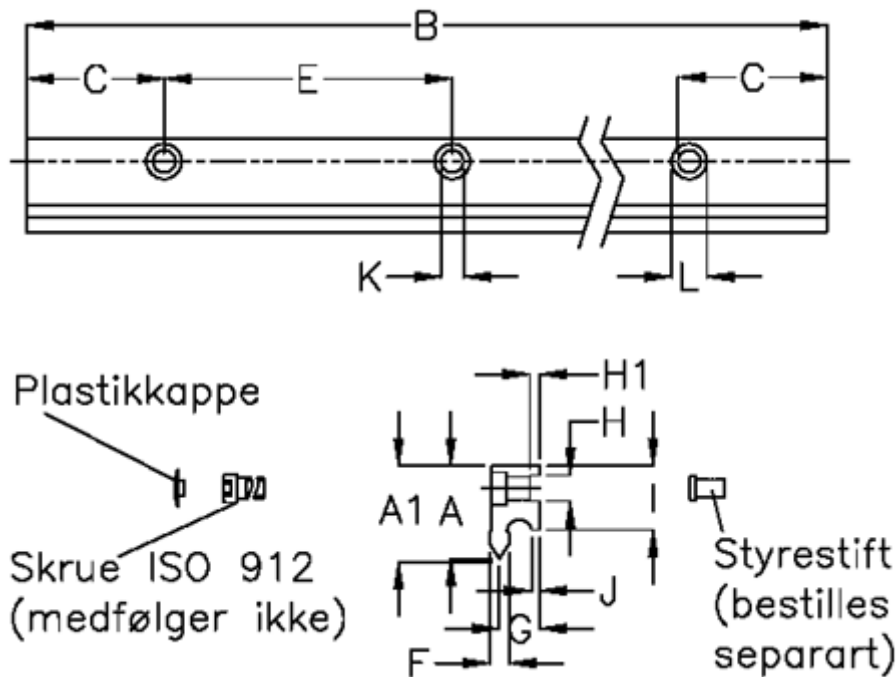

Article number: 057125519761

Description: Hepco GV3 slide NL E L1976 P1
with counterbored holes

Measures

A	= 43	G	= 19.5	Weight kg/1000 = 6.00
A1	= 43.37	H	= 12	
B	= 1976	H1	= 4.0	
C	= 88.0	I	= 30.00	
E	= 180	J	= 4.80	
F	= 9.21	K	= 11.0	
For bearing	= J54	L	= 18 x 10	
For guide pin	= SDP12	Precision type	= P1	